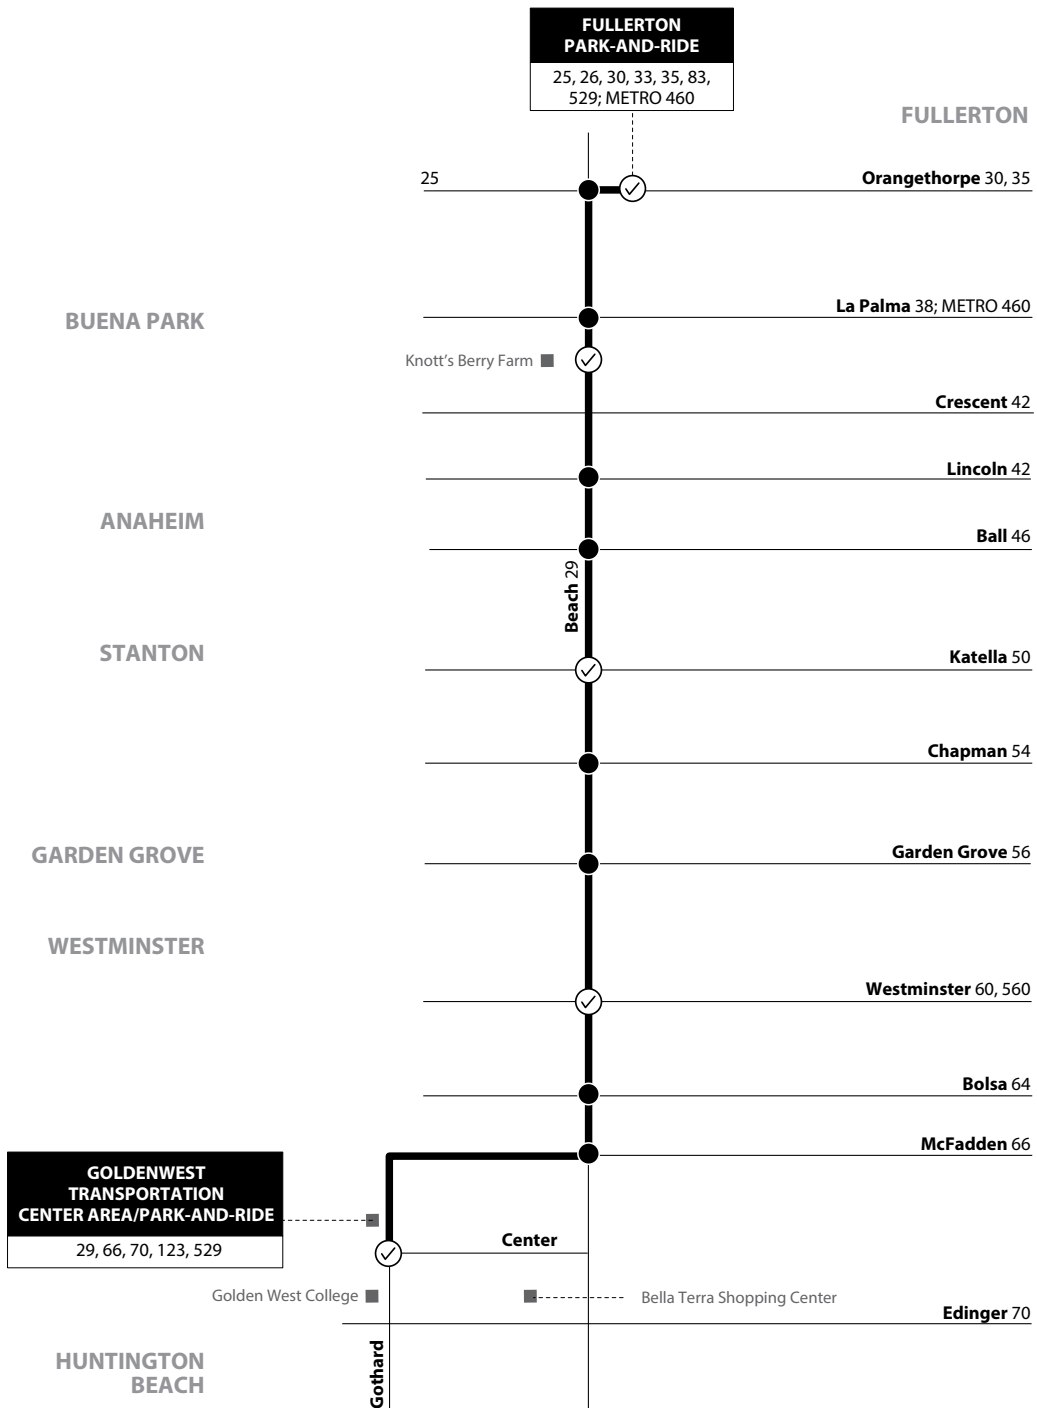

529

Fullerton to Huntington Beach via Beach Blvd

NOTE: No weekend service.
NOTA: No hay servicio los fines de semana.

**LEGEND
LEYENDA**

Scheduled Departure

Regular Routing

N
MAP NOT TO SCALE

Route 529/063023

METRO = Los Angeles Metro

Numbers on streets indicate transfers. *Números en la calle indican transbordos.*

Route 529 is a limited-stop route, making stops only at time check points and other designated stops .

Monday - Friday
SOUTHBOUND To: Huntington Beach

Fullerton Park-and-Ride	Knotts Berry Farm	Beach & Katella	Beach & Westminster	Goldenwest Transportation Center
6:12	6:20	6:30	6:41	6:50
6:36	6:44	6:54	7:05	7:14
6:56	7:05	7:16	7:29	7:39
7:20	7:29	7:40	7:53	8:03
7:49	7:58	8:09	8:22	8:32
8:15	8:24	8:35	8:48	8:58
8:41	8:50	9:01	9:14	9:24
9:08	9:16	9:25	9:38	9:46
9:32	9:40	9:49	10:02	10:10
9:49	9:59	10:10	10:22	10:31
10:19	10:29	10:40	10:52	11:01
10:49	10:59	11:10	11:22	11:31
11:19	11:29	11:40	11:52	12:01
11:48	11:59	12:10	12:22	12:32
12:18	12:29	12:40	12:52	1:02
12:48	12:59	1:10	1:22	1:32
1:17	1:28	1:39	1:53	2:02
1:45	1:56	2:07	2:21	2:30
2:15	2:26	2:37	2:51	3:00
2:41	2:52	3:03	3:17	3:26
3:05	3:16	3:27	3:41	3:50
3:33	3:43	3:54	4:06	4:15
3:58	4:08	4:19	4:31	4:40
4:22	4:32	4:43	4:55	5:04
4:46	4:56	5:07	5:19	5:28
5:11	5:21	5:32	5:44	5:53
5:36	5:46	5:57	6:09	6:18
6:24	6:34	6:45	6:57	7:06